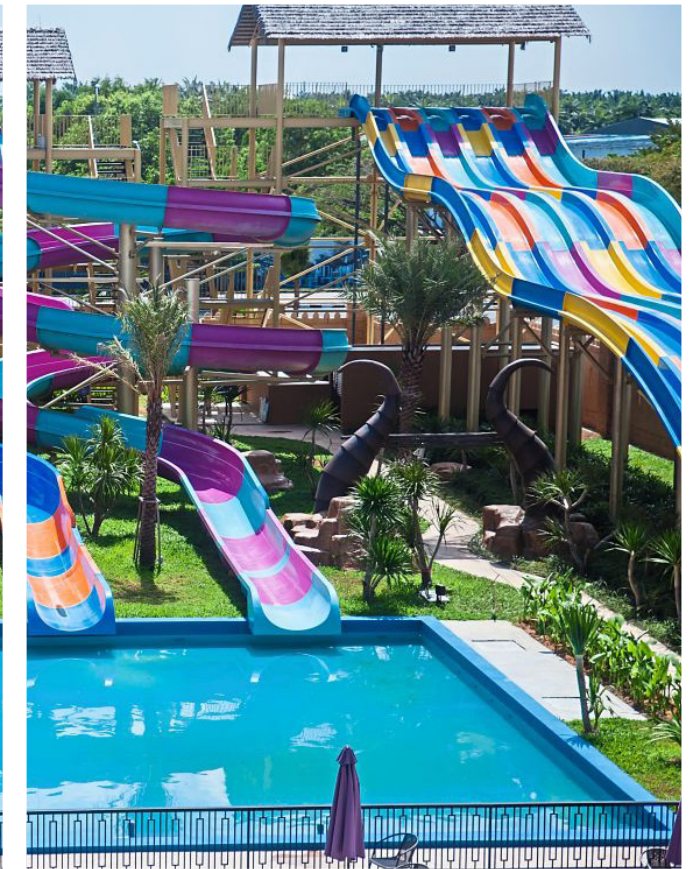

# Titanic Hotel & Resort Water Park

- ◆ Location: Egypt
- ◆ Area: 1,100sqm
- ◆ Completion time: 2019

This project is located in Egypt, the hotel offers high quality services to meet the various needs of guests. The colorful series and pirate ship water park equipment from cowboy have novel designs and bright colors, which can create a warm vacation atmosphere for tourists.