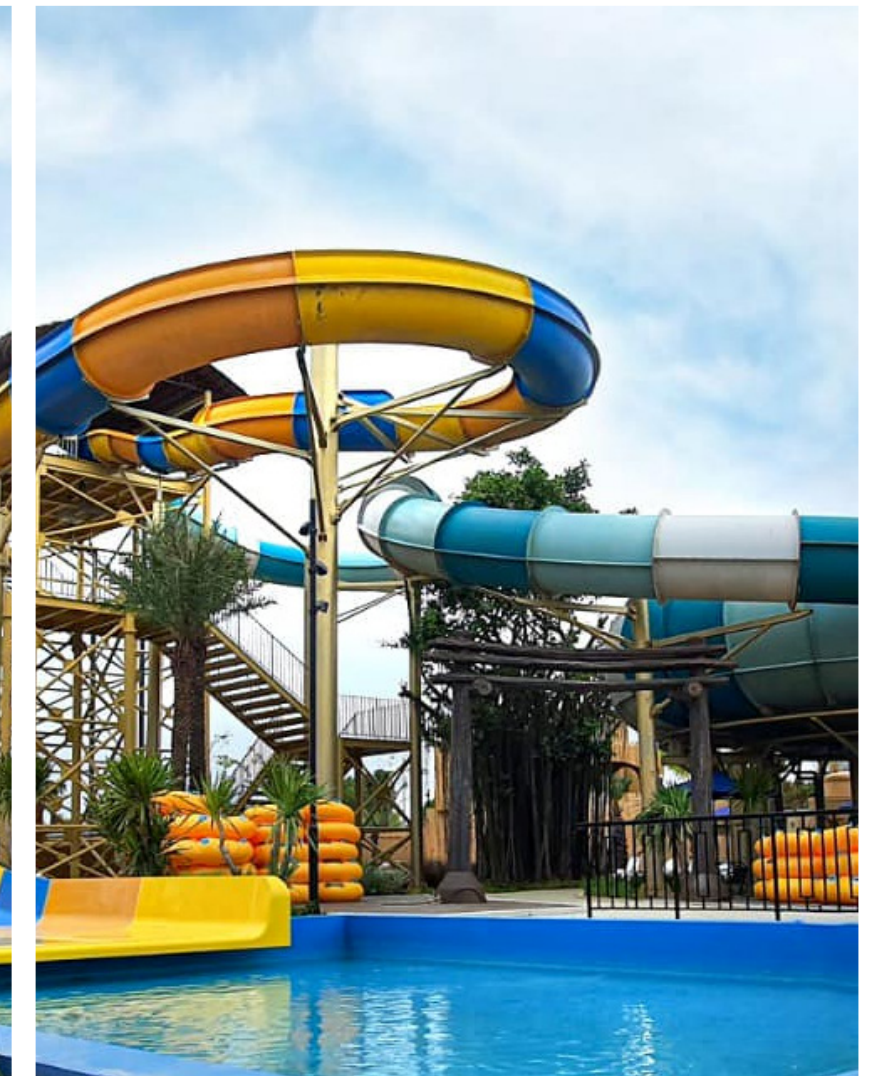

# Titanic Hotel & Resort Water Park

- ◆ Location: Egypt
- ◆ Area: 1,100sqm
- ◆ Completion time: 2019

This project is located in Egypt, the hotel offers high quality services to meet the various needs of guests. The colorful series and pirate ship water park equipment from cowboy have novel designs and bright colors, which can create a warm vacation atmosphere for tourists.