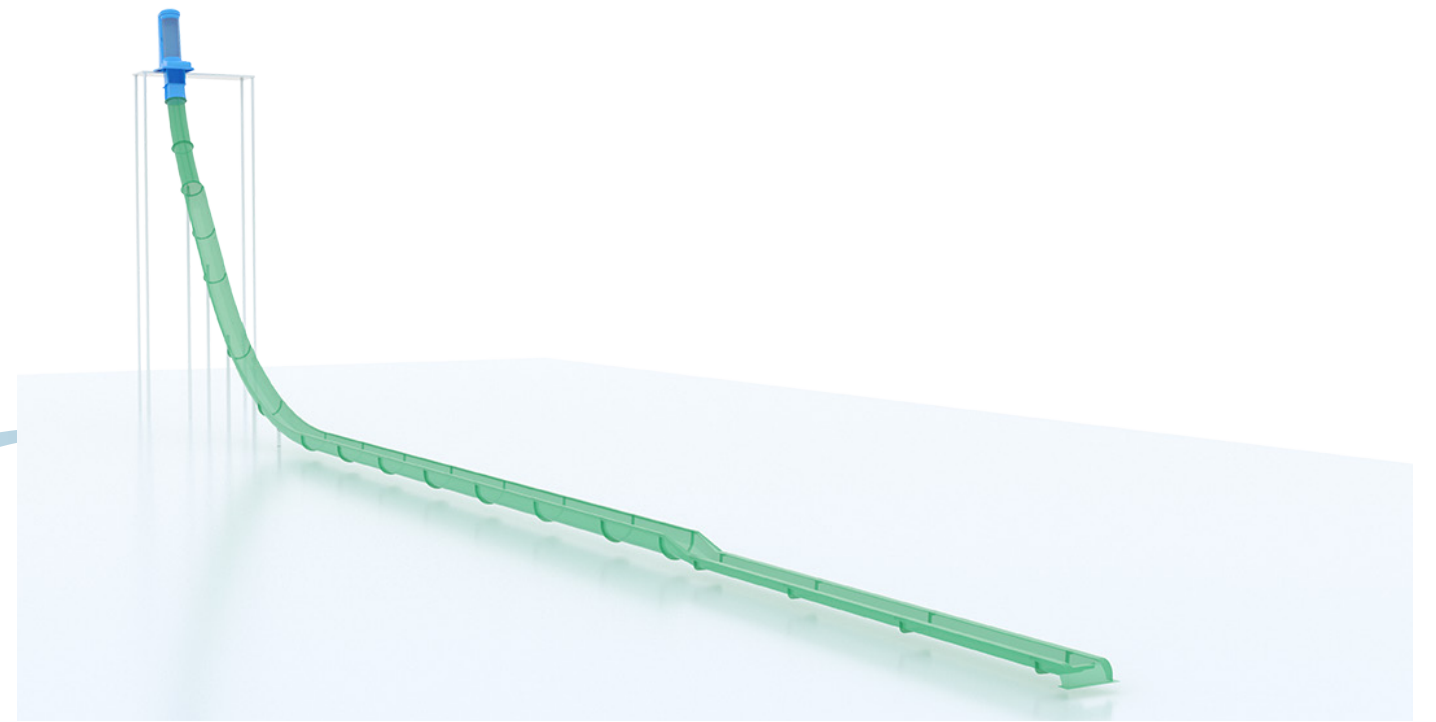

## Product Information

- ◆ Product name: Boomerang Slide
- ◆ Platform Height: 14.6m
- ◆ Slide Method: 2person raft

## ● Product Information

- ◆ Product name: High Speed Slide
- ◆ Platform Height: 3-20m
- ◆ Slide Method: body