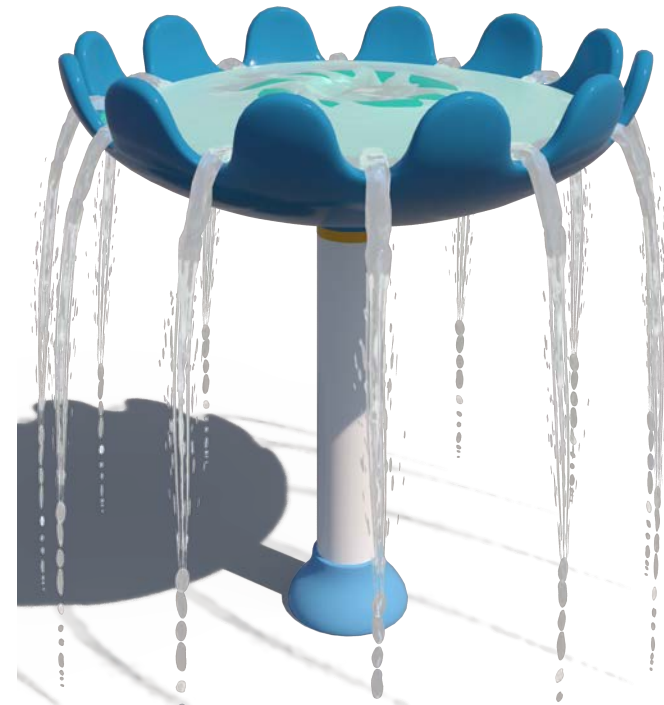

### ● Product Information

The FRP pultrusion process leads the revolution in interactive water houses. Safety, sophistication and eternity have become the themes of the colorful series of products. **The product is made of fiberglass and is made of high temperature and high pressure composite.** Its material is of high strength and can replace stainless steel. More resistant to corrosion and rust, it is an ideal material for replacing steel with FRP.

Colorful series water house 4MS04: Size:10276\*8244\*6527mm

Colorful Series Water House 4MS01: Size:5405\*4814\*4013mm

Colorful Series Water House 4MS07: Size:14934\*12476\*6527mm

Horn Funny Bucket : 700\*1985\*4513mm

Multi-functional Water Play: 3286\*2986\*3813mm

Funnel Water Play:  $\Phi$ 2500\*2876mm

Water Play: 622\*622\*1221mm

Sunflower Water Play: 1200\*977\*3414mm

Funny Rings Bucket: 3200\*2956\*4614mm

Pot-bellied Clown Water Play: 960\*622\*2386mm