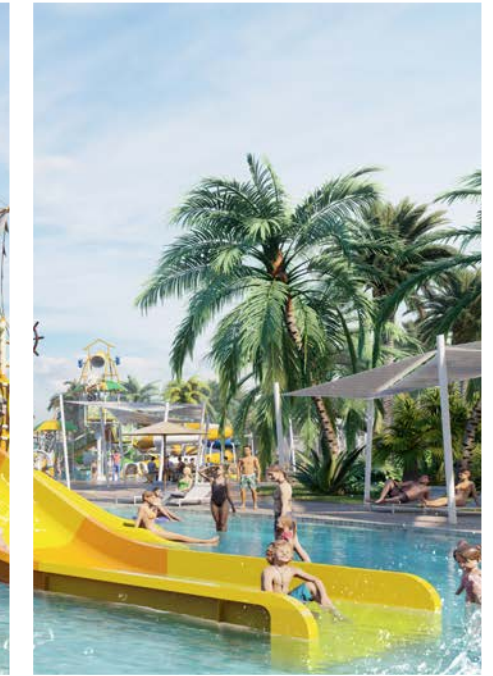

Pirate Ship Series Water House

Product Information

- Product number:MSW506
- **Product Specifications: 8400*13900*8800mm**