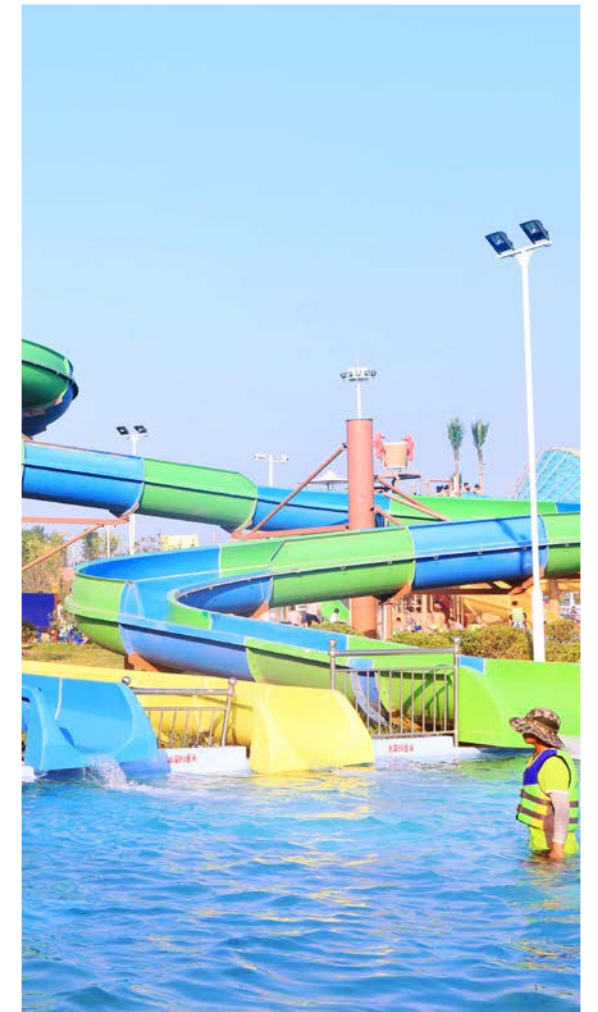

Linquan Fengshen Magic Water World

- Location: AnHui, China
- Area: 100,000sqm
- Completion time: 2017

The "Fengshen Magical Water World" is an integral part of the development strategy of the Chinese capital of magic, the Anhui Linquan Fengshen Cultural International Resort. Covering an area of 10 hectare and with an investment of 400 million yuan, the water park features large-scale aquatic amusement facilities such as Tornado slide, Rainbow Combination Slide, and Spiral Slide and so on, allowing you to experience the magical thrill of water escapades. Additionally, there's a Lazy River for a comfortable and relaxing water experience. The children's area includes the Children's Joy Island, Children's Combination Slide, Children's Music Fountain Plaza, and the Big Water Fort. The Nezha Sea Area consists of the exhilarating Tidal Pool and the invigorating Wave Pool, offering ample enjoyment of summer water fun.