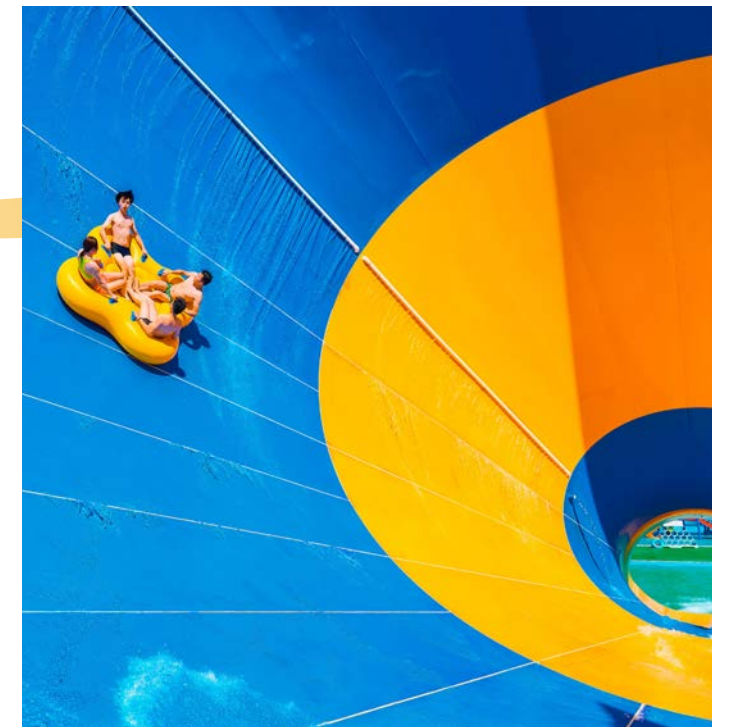

Large Water Slides Series

● Product Information

- Product name: Big Tornado Slide
- Platform Height: 14.6m
- Slide Method: 4 persons raft