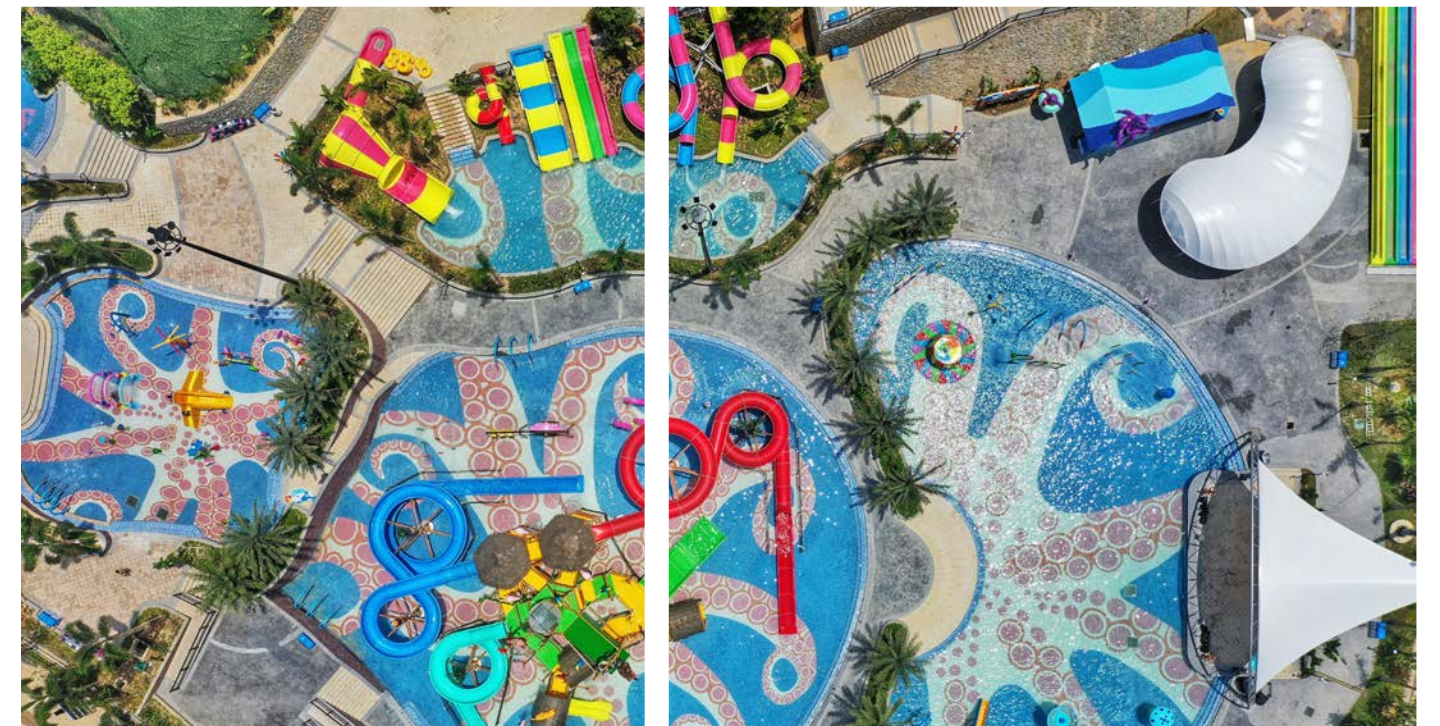

# Titanic Hotel & Resort Water Park

- ◆ Location: Egypt
- ◆ Area: 1,100sqm
- ◆ Completion time: 2019

This project is located in Egypt, the hotel offers high quality services to meet the various needs of guests. The colorful series and pirate ship water park equipment from cowboy have novel designs and bright colors, which can create a warm vacation atmosphere for tourists.

# Aqua world Water Park

- ◆ Location: Budapest, Hungary
- ◆ Area: 1,000sqm
- ◆ Completion time: 2018

Budapest Aqua World Water Park is a star rated hotel with high-quality services and comprehensive facilities to meet the diverse needs of guests. The hotel has chosen a colorful series of products from Cowboy that never rust, have a novel design, and are simple and easy to install.

# Beijing Baoyan Indoor Water Park

- ◆ Location: Fengtai, Beijing
- ◆ Area: 3,000sqm
- ◆ Completion time: 2018

Beijing Baoyan Indoor Water Park is an indoor amusement park located in the Baoyan Shopping Mall. Internal attractions include indoor playground, Toy Factory, Cute Pet Park, 5D, 7D cinemas and so on. The water park we've constructed is also a key highlight of the entire amusement park.

# Shelari-gu Water Park

- ◆ Location: Qingyuan, Guangdong
- ◆ Area: 12,000sqm
- ◆ Completion time: 2019

Inspired by nature and the concept of forests, Shelari-gu Water Park seeks to create a serene oasis blending mountain and water elements. To seamlessly integrate with the surrounding scenery, our design utilizes the site's natural elevation changes and multidimensional space. Highlights include a mesmerizing Van Gogh Starry Sky-themed **infinity pool**, a popular destination for social media enthusiasts, and expansive octopus-themed pavement. Rainbow slides and large water forts enhance the park's immersive three-dimensional gaming experience!