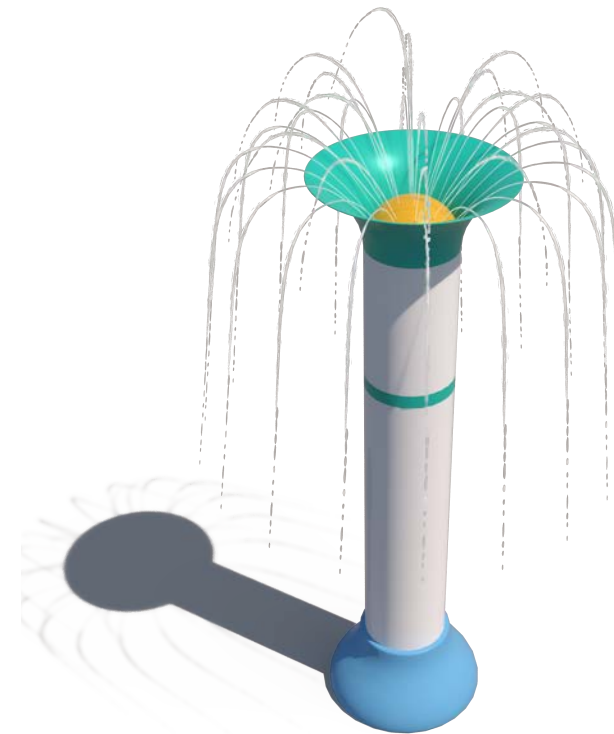

Horn Column Water Play: 700*700*2306mm