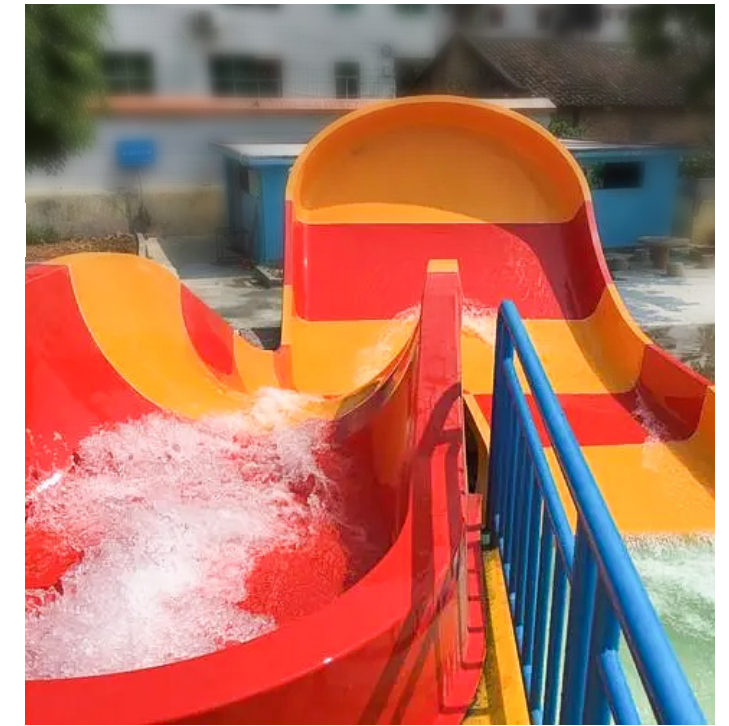

Large Water Slides Series

● Product Information

- Product name: Small Boomerang Slide
- Platform Height: 1.9m
- Slide Method: 2 persons raft