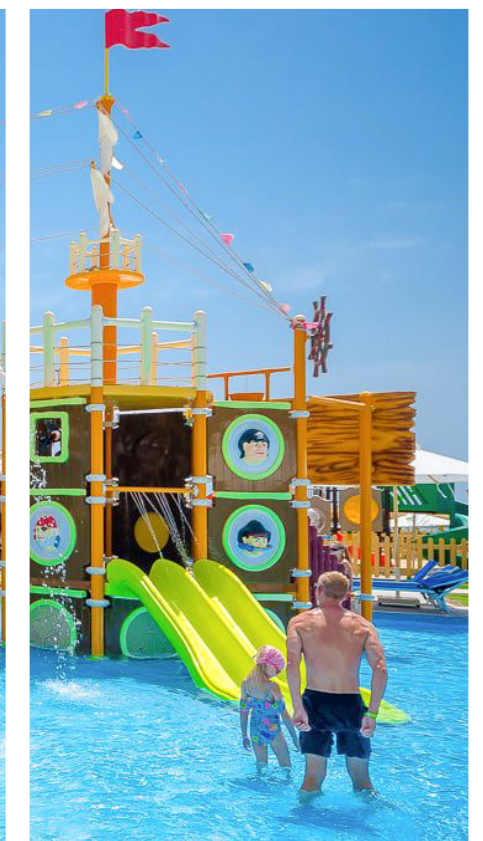

# Titanic Hotel & Resort Water Park

- ◆ Location: Egypt
- ◆ Area: 1,100sqm
- ◆ Completion time: 2019

This project is located in Egypt, the hotel offers high quality services to meet the various needs of guests. The colorful series and pirate ship water park equipment from cowboy have novel designs and bright colors, which can create a warm vacation atmosphere for tourists.