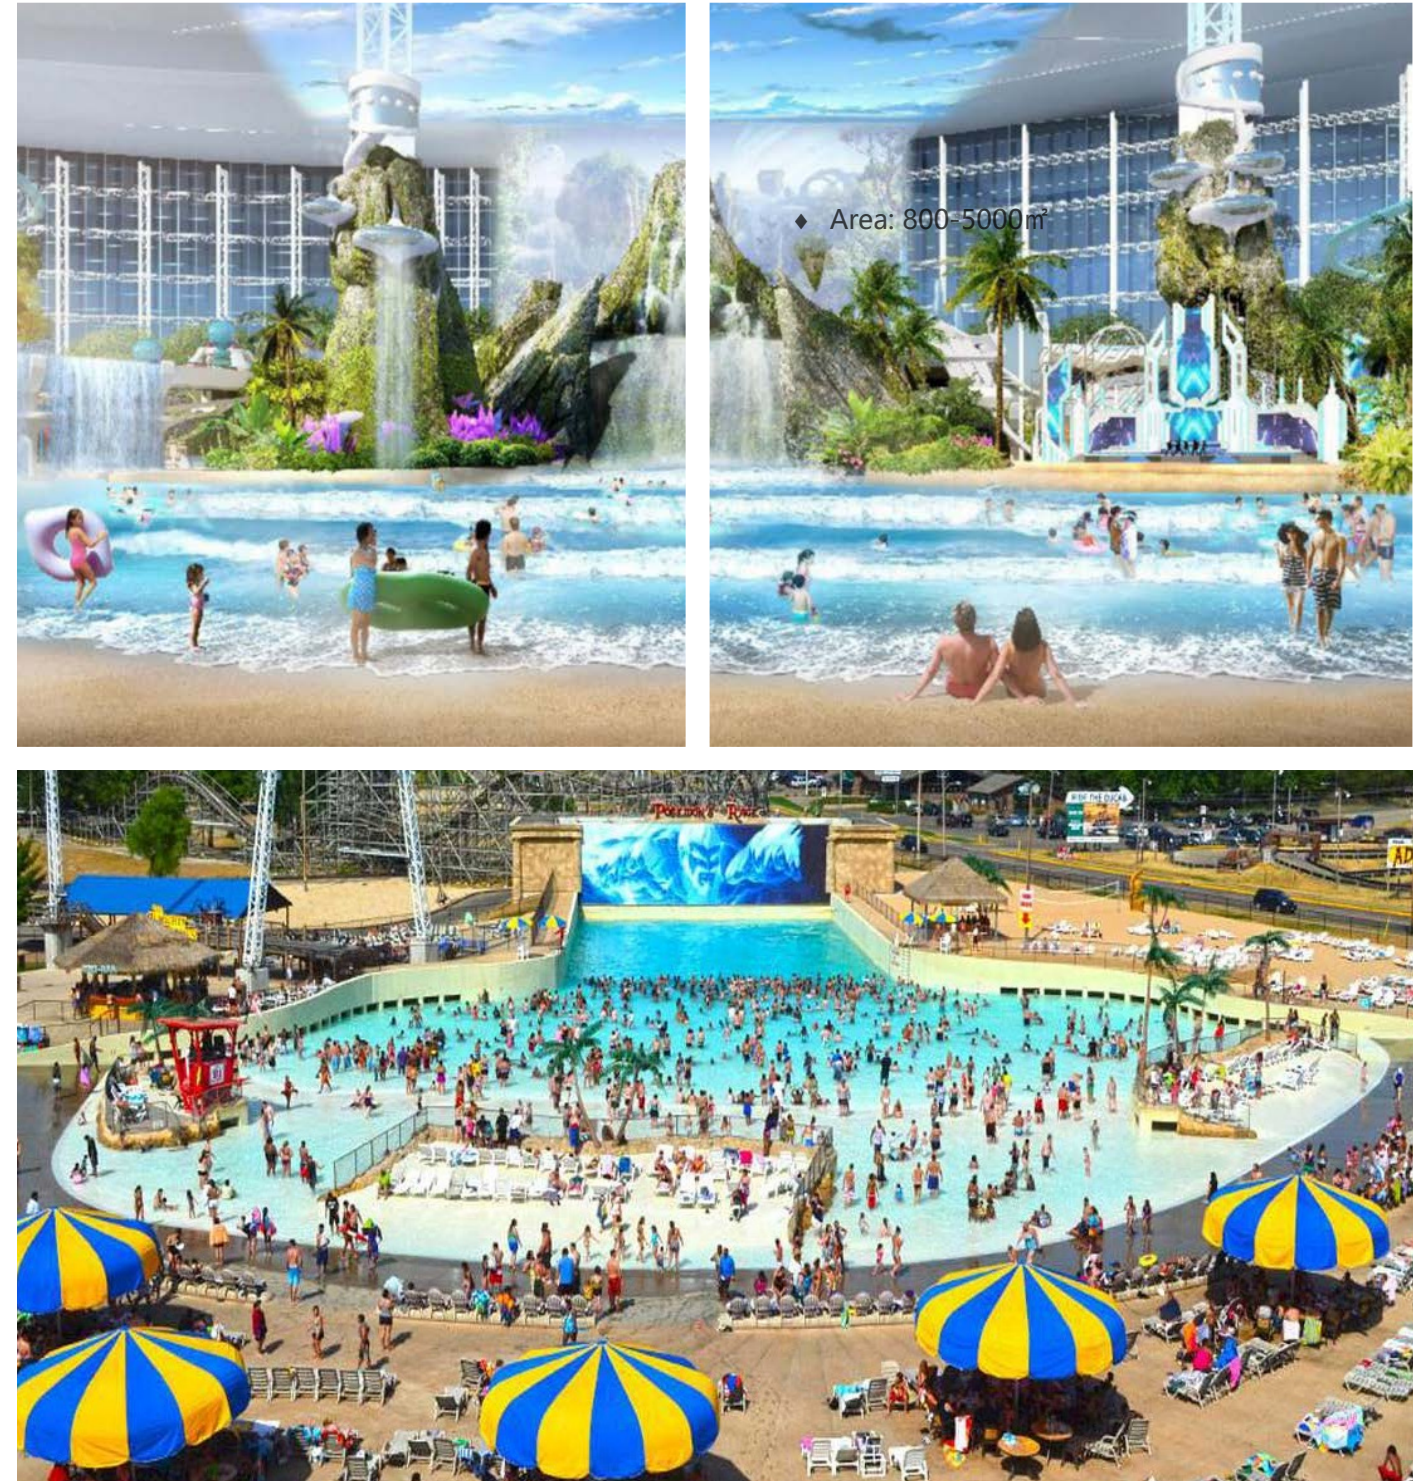

Wave Pool

Product Information

- Area: 800-5000sqm