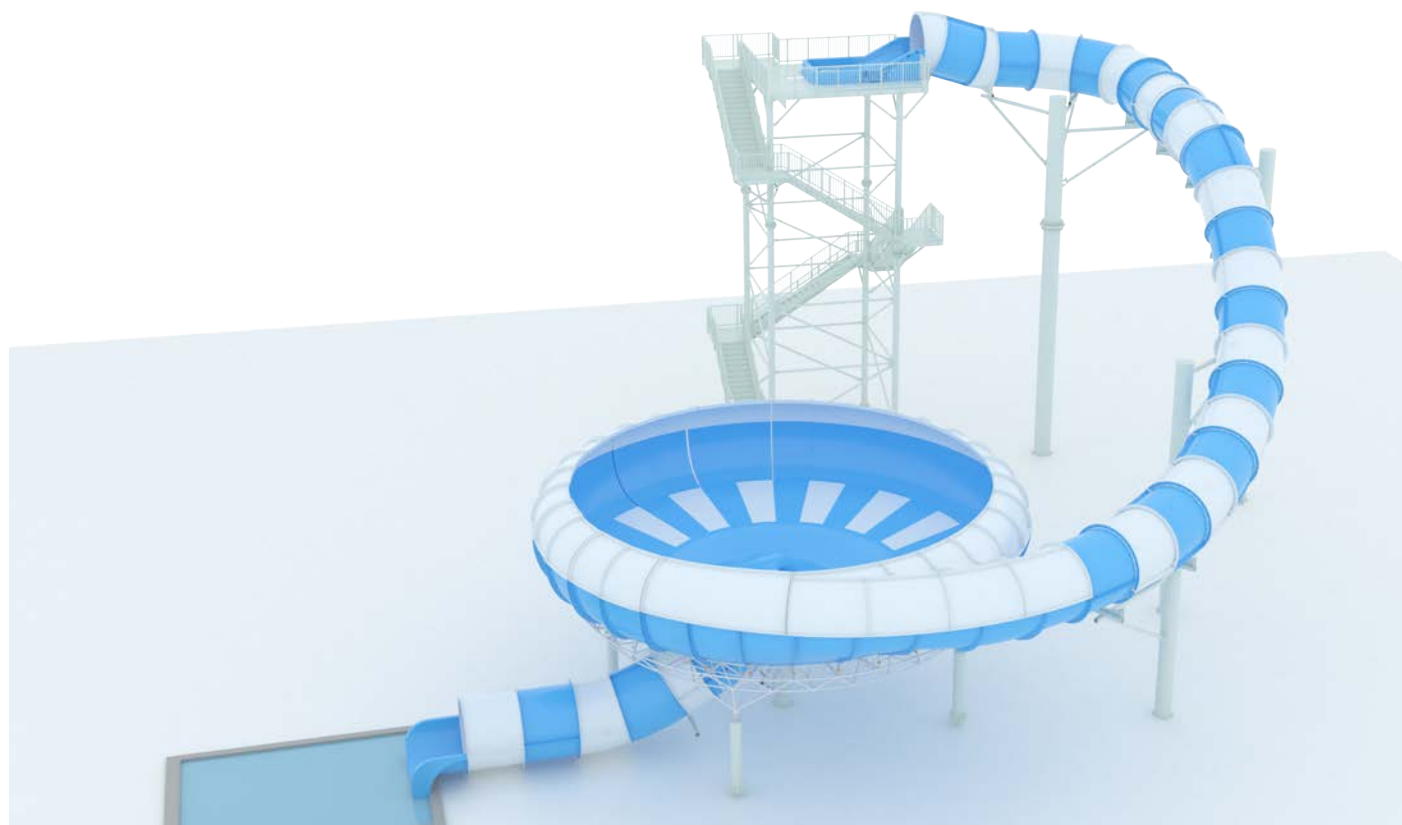

4person Super Bowl Slide

● Product Information

- Platform Height: 18m
- Slide Method: 4person raft