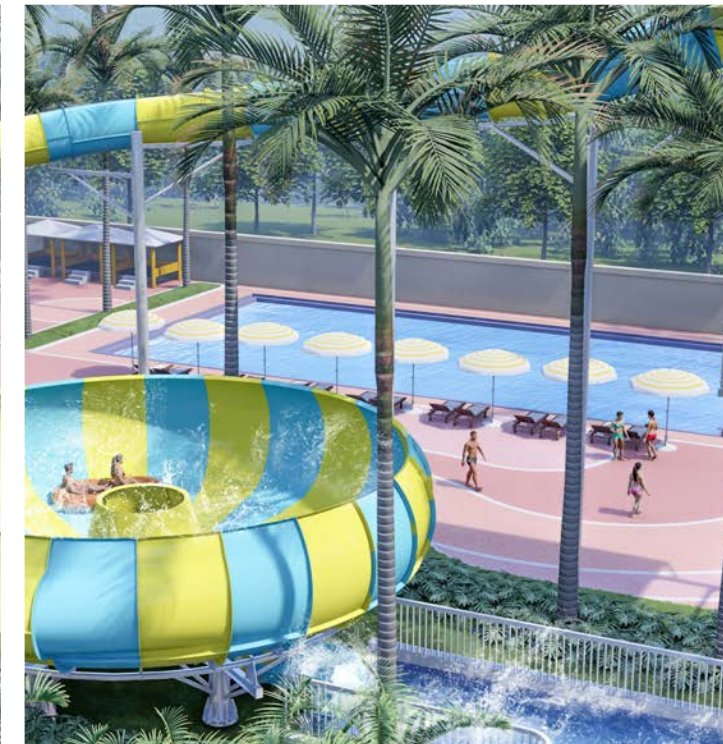

2person Super Bowl Slide

● Product Information

- Platform Height: 12m
- Slide Method: 2person raft