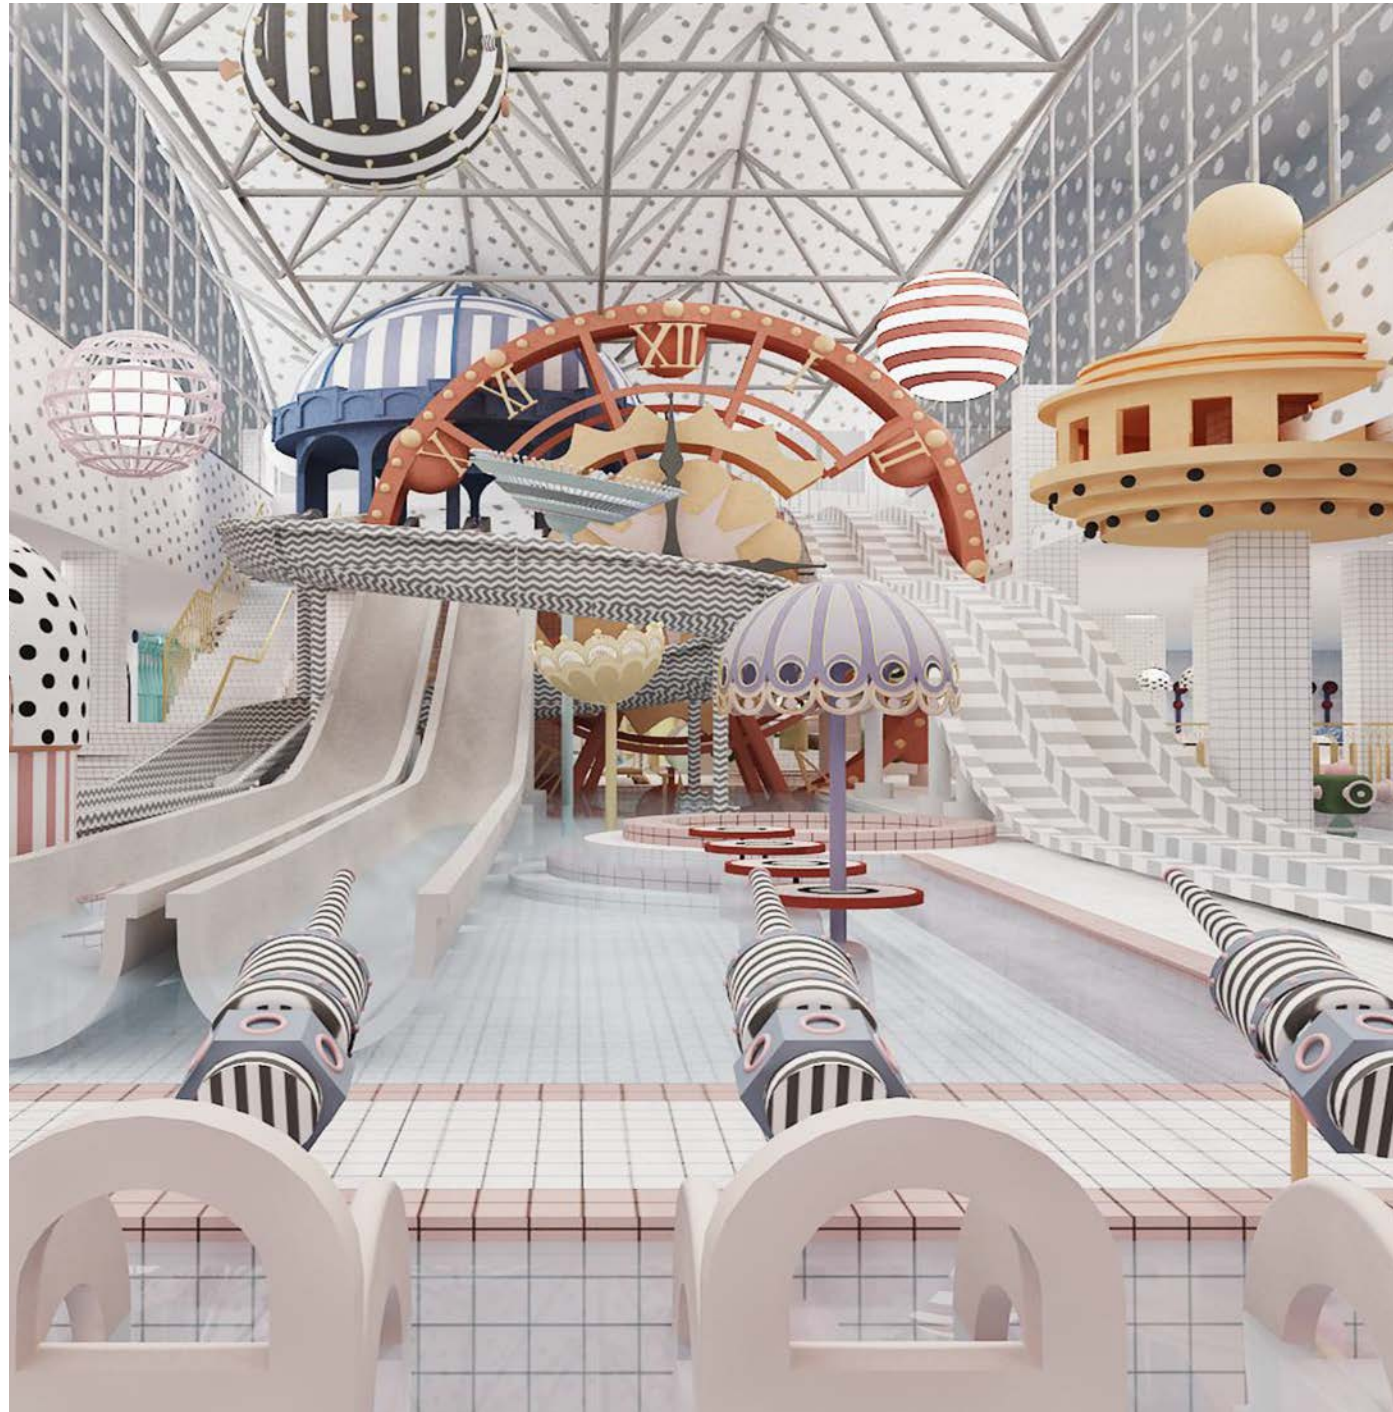

# Shuimu Carnival Ice and Snow Water World

- ◆ Location: Handan, Hubei
- ◆ Area: 64,800sqm
- ◆ Completion time: Under construction

The Future City, Jade Pool Paradise, and Green Jungle, three themes jointly create **Handan's first super large indoor water park**, making each area a small world for people to explore.

# Beijing Baoyan Indoor Water Park

- ◆ Location: Fengtai, Beijing
- ◆ Area: 3,000sqm
- ◆ Completion time: 2018

Beijing Baoyan Indoor Water Park is an indoor amusement park located in the Baoyan Shopping Mall. Internal attractions include indoor playground, Toy Factory, Cute Pet Park, 5D, 7D cinemas and so on. The water park we've constructed is also a key highlight of the entire amusement park.