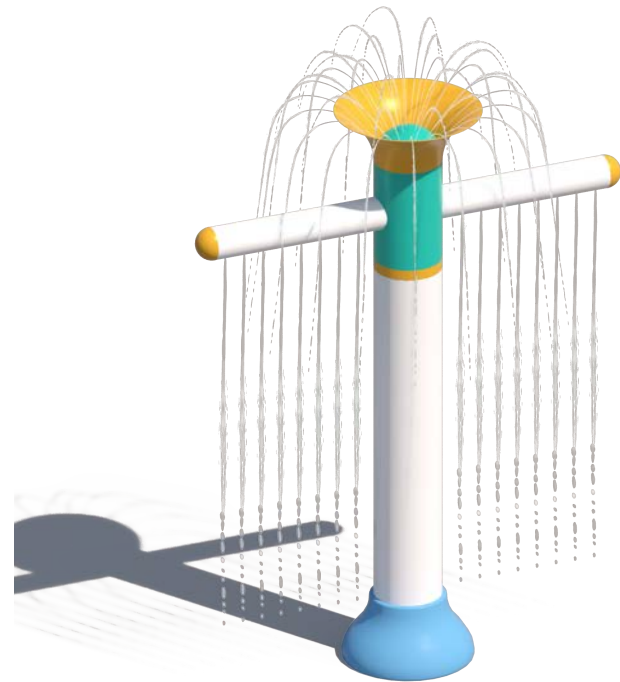

### ● Product Information

The FRP pultrusion process leads the revolution in interactive water houses. Safety, sophistication and eternity have become the themes of the colorful series of products. **The product is made of fiberglass and is made of high temperature and high pressure composite.** Its material is of high strength and can replace stainless steel. More resistant to corrosion and rust, it is an ideal material for replacing steel with FRP.

Multi-functional Water Play: 3286\*2986\*3813mm

Funnel Water Play:  $\Phi$ 2500\*2876mm

Water Play: 622\*622\*1221mm

Sunflower Water Play: 1200\*977\*3414mm

Funny Rings Bucket: 3200\*2956\*4614mm

Pot-bellied Clown Water Play: 960\*622\*2386mm

Dynamic Clown Water Play: 940\*854\*1681mm

Vase Water Play: 940\*700\*2714mm

Decussation Water Play: 2160\*700\*2806mm

Horn Column Water Play: 700\*700\*2306mm

Curving Funny Bucket: 622\*1562\*3130mm

Water Fall Water Play: 2076\*622\*2931mm