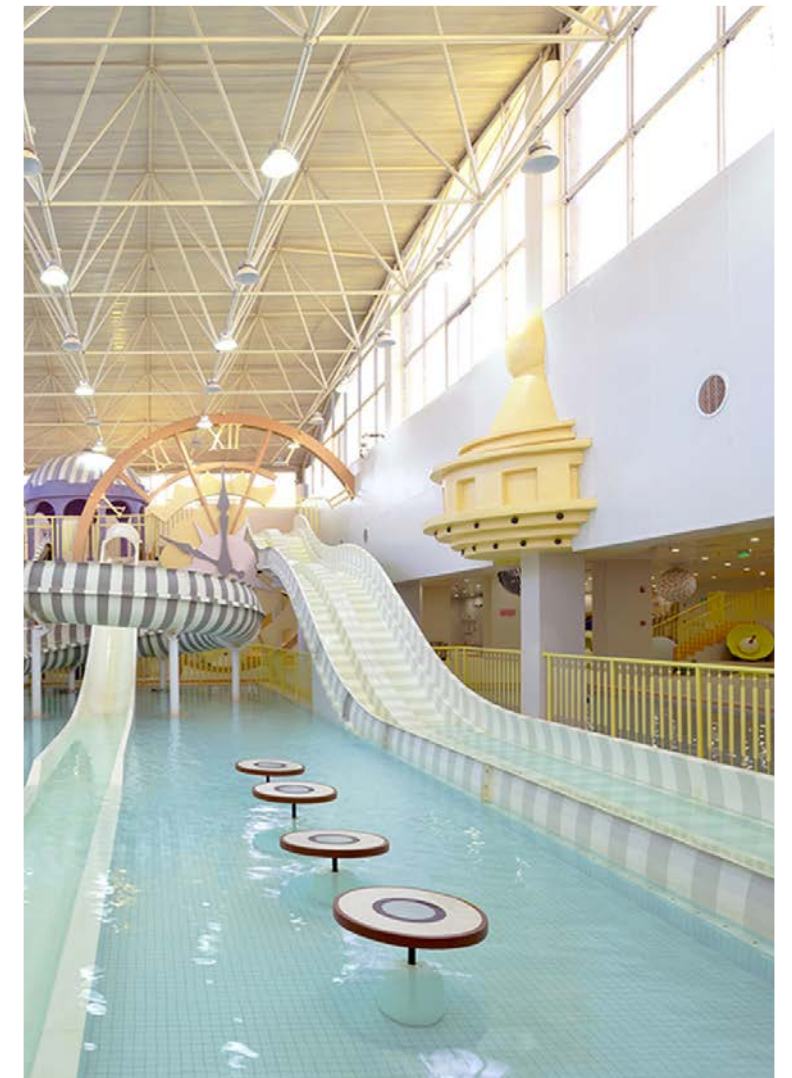

# Aqua world Water Park

- ◆ Location: Budapest, Hungary
- ◆ Area: 1,000sqm
- ◆ Completion time: 2018

Budapest Aqua World Water Park is a star rated hotel with high-quality services and comprehensive facilities to meet the diverse needs of guests. The hotel has chosen a colorful series of products from Cowboy that never rust, have a novel design, and are simple and easy to install.

# Shuimu Carnival Ice and Snow Water World

- ◆ Location: Handan, Hubei
- ◆ Area: 64,800sqm
- ◆ Completion time: Under construction

The Future City, Jade Pool Paradise, and Green Jungle, three themes jointly create **Handan's first super large indoor water park**, making each area a small world for people to explore.

# Beijing Baoyan Indoor Water Park

- ◆ Location: Fengtai, Beijing
- ◆ Area: 3,000sqm
- ◆ Completion time: 2018

Beijing Baoyan Indoor Water Park is an indoor amusement park located in the Baoyan Shopping Mall. Internal attractions include indoor playground, Toy Factory, Cute Pet Park, 5D, 7D cinemas and so on. The water park we've constructed is also a key highlight of the entire amusement park.