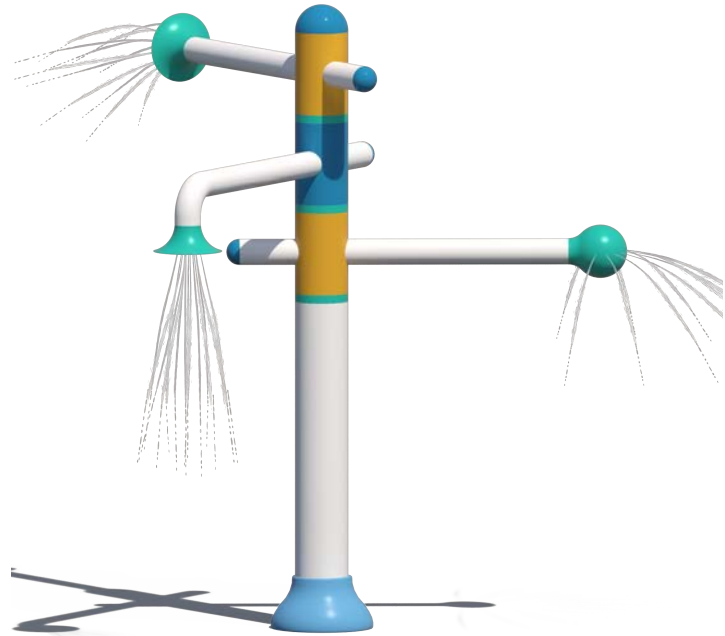

### ● Product Information

The FRP pultrusion process leads the revolution in interactive water houses. Safety, sophistication and eternity have become the themes of the colorful series of products. **The product is made of fiberglass and is made of high temperature and high pressure composite.** Its material is of high strength and can replace stainless steel. More resistant to corrosion and rust, it is an ideal material for replacing steel with FRP.

Colorful series water house 4MS04: Size:10276\*8244\*6527mm

Colorful Series Water House 4MS01: Size:5405\*4814\*4013mm

Colorful Series Water House 4MS07: Size:14934\*12476\*6527mm

Horn Funny Bucket : 700\*1985\*4513mm

Multi-functional Water Play: 3286\*2986\*3813mm

Funnel Water Play:  $\Phi$ 2500\*2876mm

Water Play: 622\*622\*1221mm

Sunflower Water Play: 1200\*977\*3414mm

Funny Rings Bucket: 3200\*2956\*4614mm

Pot-bellied Clown Water Play: 960\*622\*2386mm