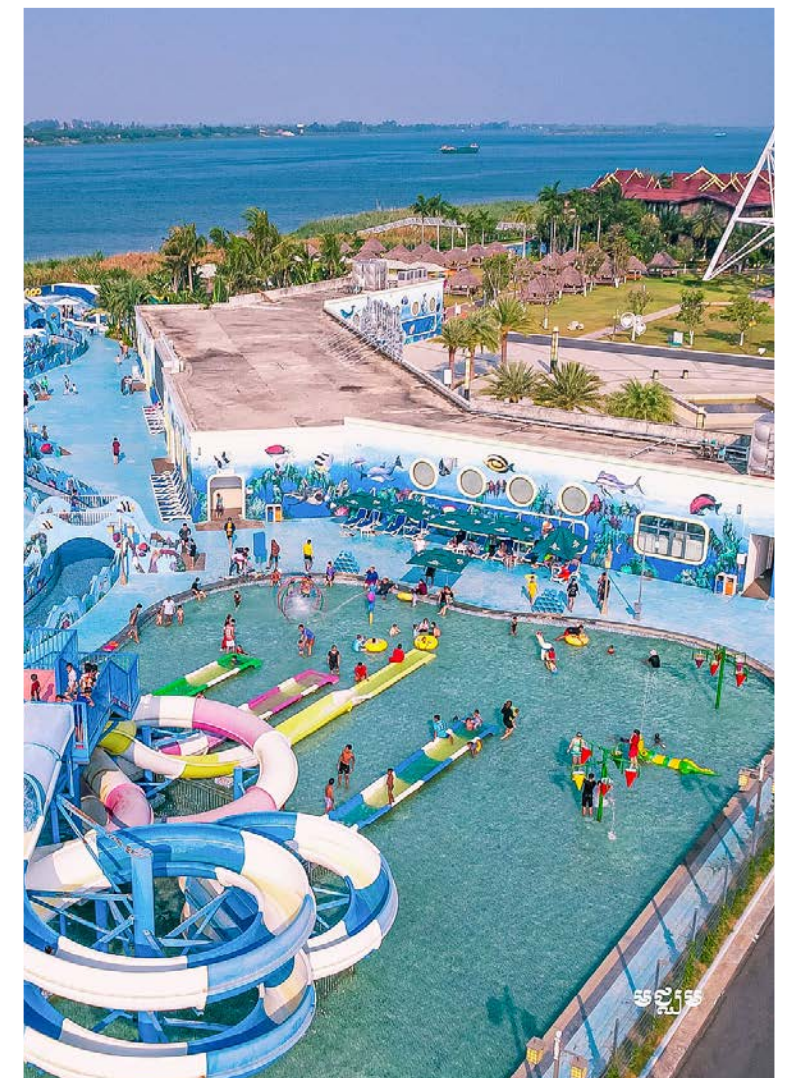

# Bertam Resort Water Park

- ◆ Location: Penang, Malaysia
- ◆ Area: 17,000spm
- ◆ Completion time: 2022

Penang Water Project in Malaysia, designed to incorporate Muslim religious culture; Utilizing the mysterious colors of geometric changes, highlighting the religious heritage and ethnic characteristics of ancient civilizations, and creating a theme atmosphere of nature, life, and simplicity.

# Titanic Hotel & Resort Water Park

- ◆ Location: Egypt
- ◆ Area: 1,100sqm
- ◆ Completion time: 2019

This project is located in Egypt, the hotel offers high quality services to meet the various needs of guests. The colorful series and pirate ship water park equipment from cowboy have novel designs and bright colors, which can create a warm vacation atmosphere for tourists.

# Prince Manor Water Park

- ◆ Location: Cambodia
- ◆ Area: 8,230sqm
- ◆ Completion time: 2019

Prince Manor Water Park located in Cambodia is a comprehensive water park and it contains many types of water park equipment that includes exciting items and leisure items. In addition, Cambodia is a southeast country in Asia and is near the sea, therefore, the local people would like to play in the water park, when the weather is hot.

# Seapool Resort Water Park

- ◆ Location: Libya
- ◆ Area: 800sqm
- ◆ Completion time: 2020

The Seapool Resort Water Park is located in Libya, and is a supporting water park of the Seapool Resort. Cowboy Group is responsible for water park design, production, and installation. Help customers build a water park that never rusts.