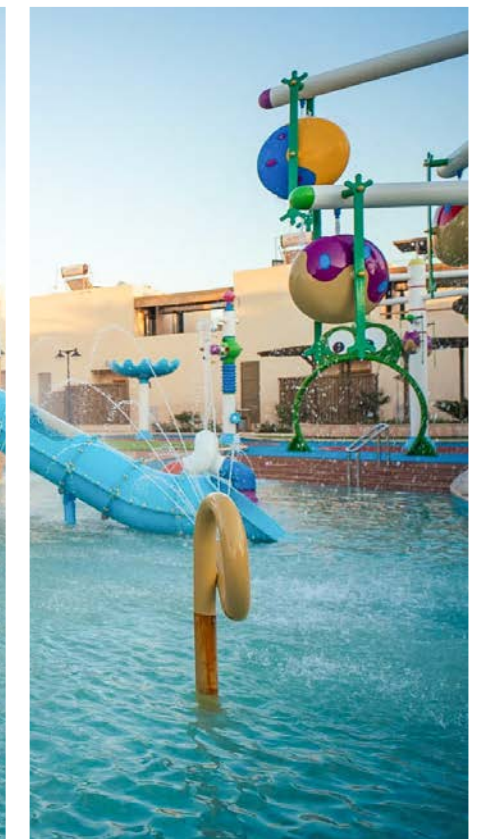

Seapool Resort Water Park

- Location: Libya
- Area: 800sqm
- Completion time: 2020

The Seapool Resort Water Park is located in Libya, and is a supporting water park of the Seapool Resort. Cowboy Group is responsible for water park design, production, and installation. Help customers build a water park that never rusts.