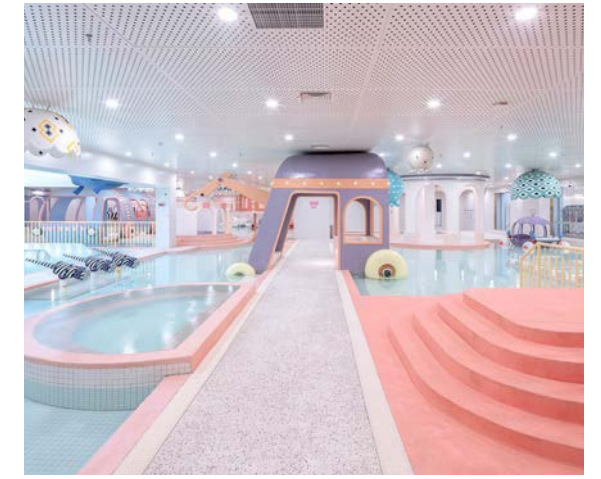

# Shuimu Carnival Ice and Snow Water World

- ◆ Location: Handan, Hubei
- ◆ Area: 64,800sqm
- ◆ Completion time: Under construction

The Future City, Jade Pool Paradise, and Green Jungle, three themes jointly create **Handan's first super large indoor water park**, making each area a small world for people to explore.

# Beijing Baoyan Indoor Water Park

- ◆ Location: Fengtai, Beijing
- ◆ Area: 3,000sqm
- ◆ Completion time: 2018

Beijing Baoyan Indoor Water Park is an indoor amusement park located in the Baoyan Shopping Mall. Internal attractions include indoor playground, Toy Factory, Cute Pet Park, 5D, 7D cinemas and so on. The water park we've constructed is also a key highlight of the entire amusement park.