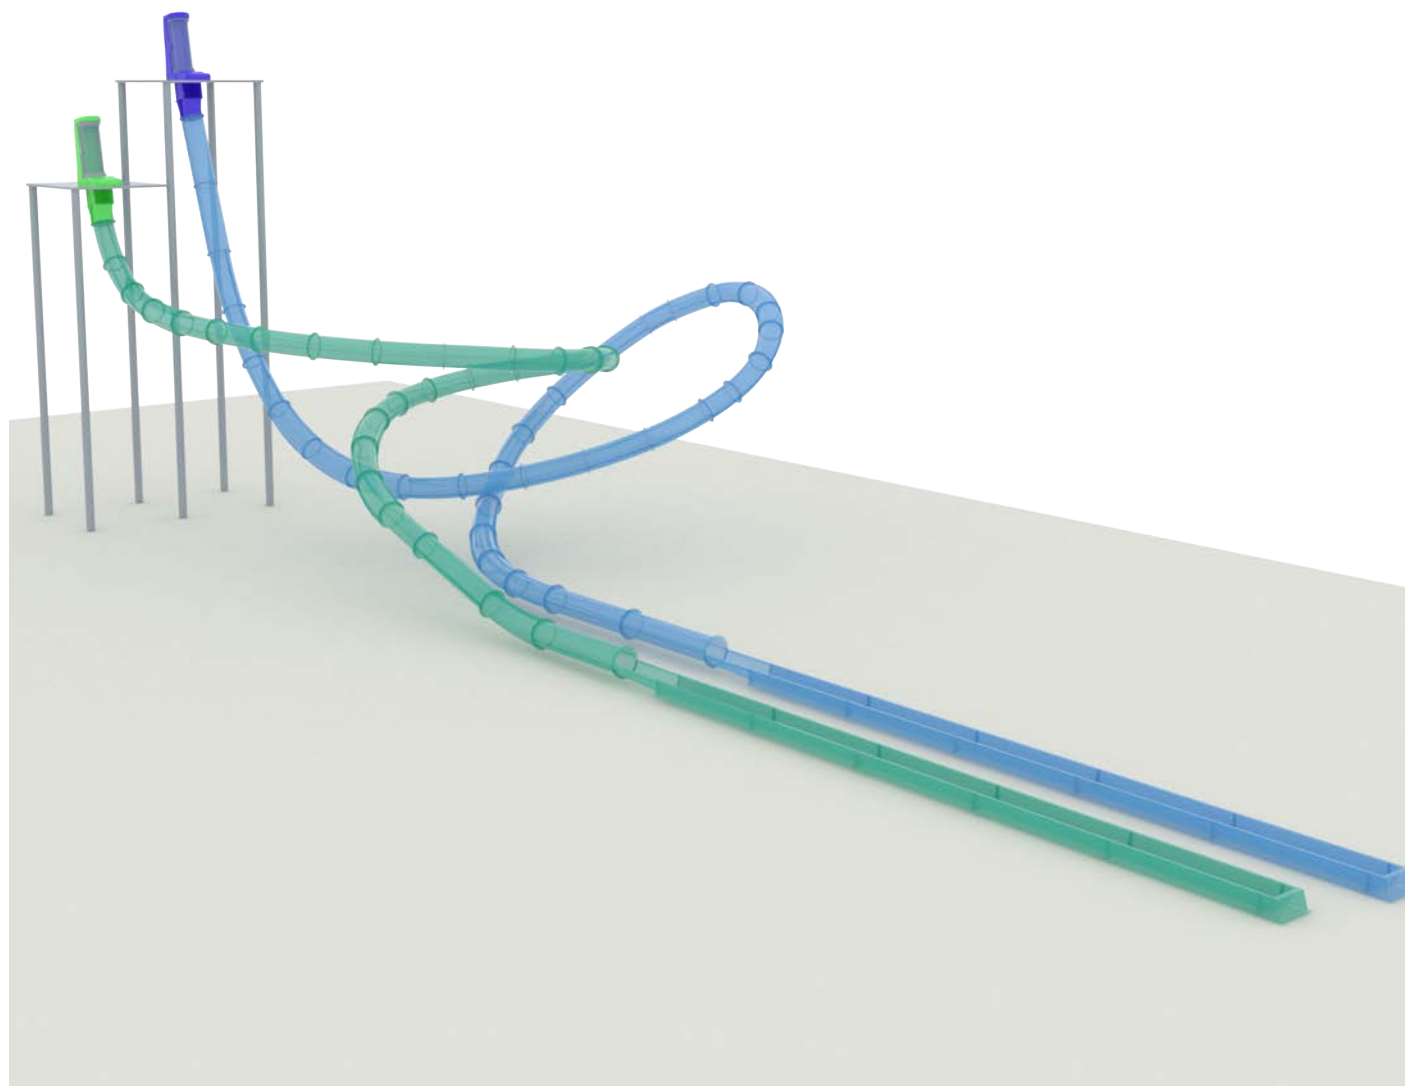

## Product Information

- ◆ Product name: Raft Sprial Slide
- ◆ Platform Height: 5-20m
- ◆ Slide Method: 1-2 persons raft

## ● Product Information

- ◆ Product name: Aqua Loop Slide
- ◆ Platform Height: 17.5m
- ◆ Slide Method: Body