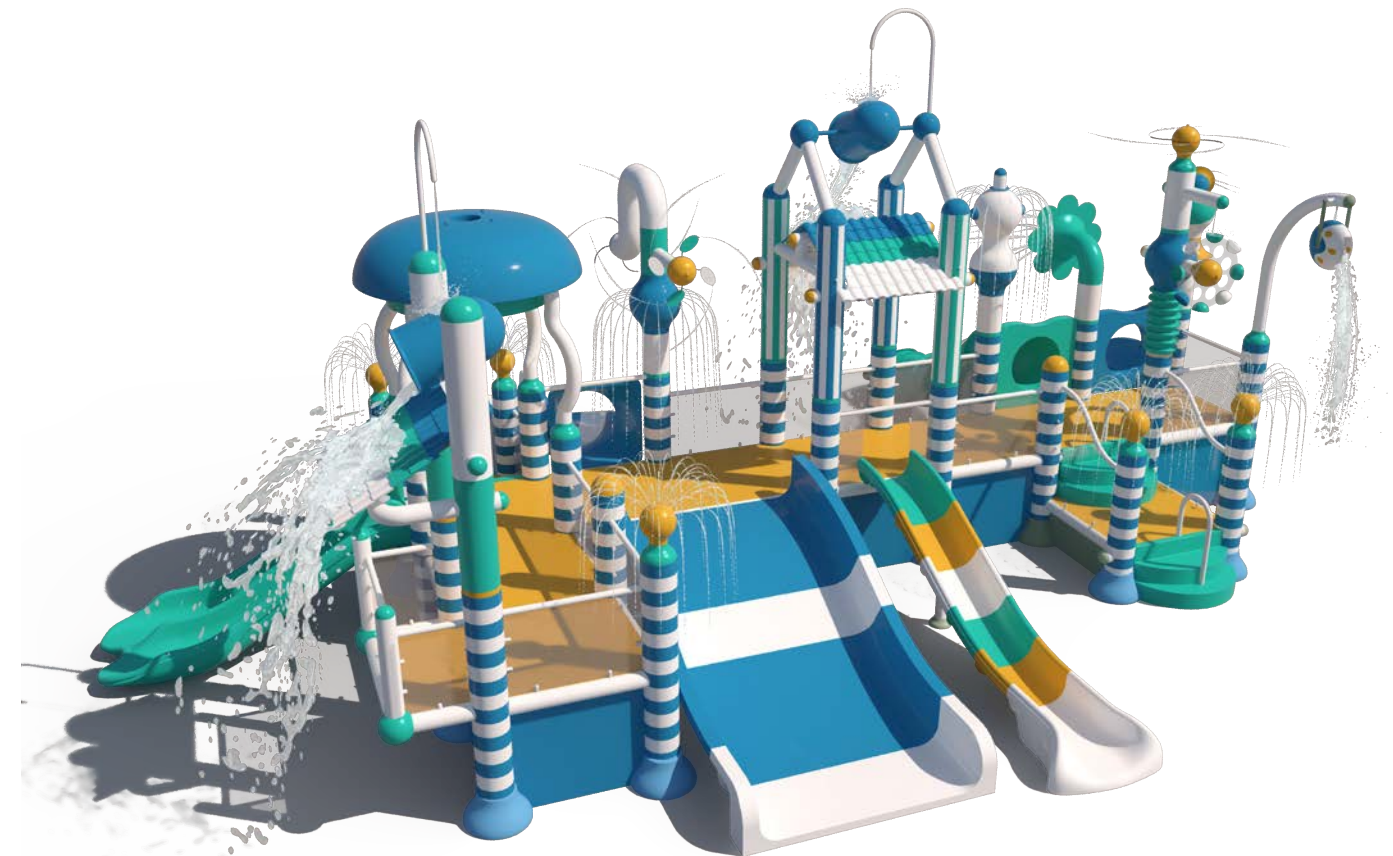

Colorful Series Water House 4MS07: Size:14934*12476*6527mm